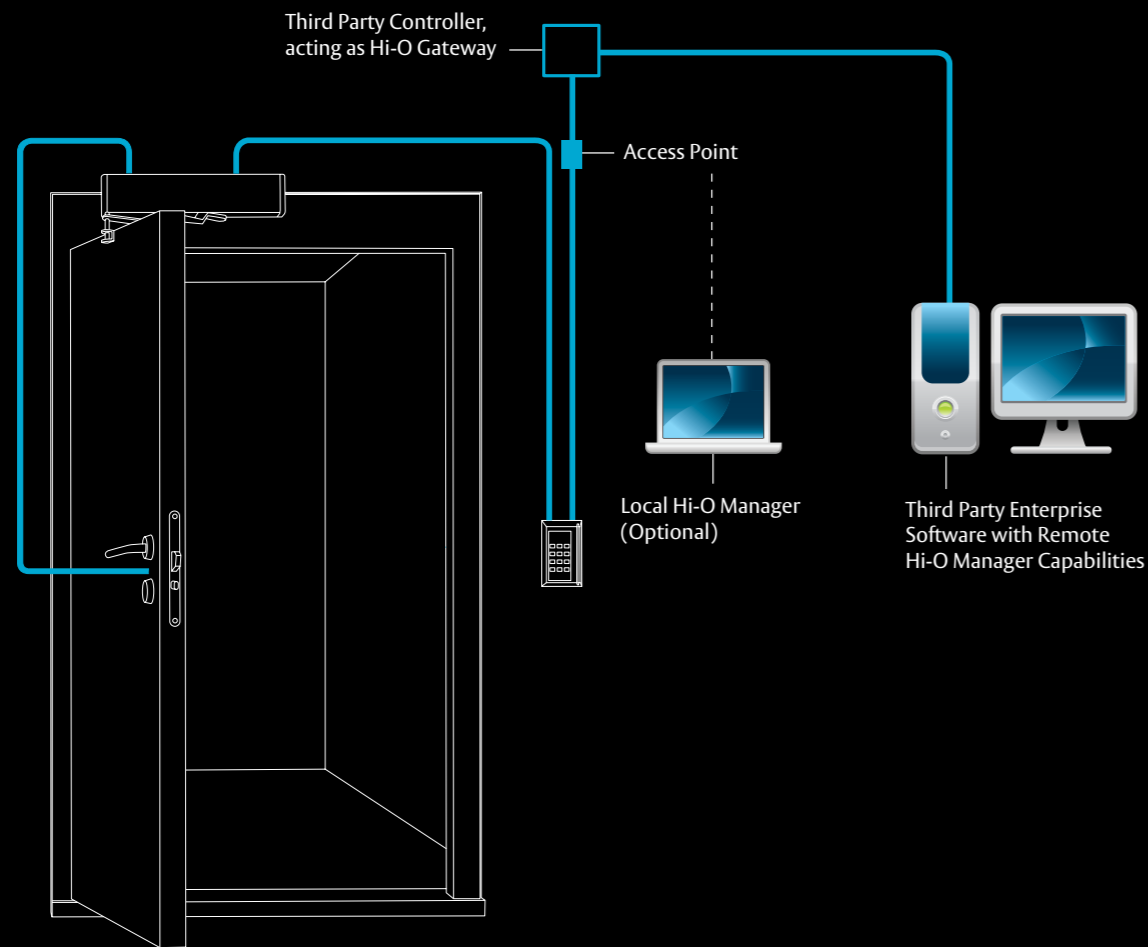

# Aperio<sup>™</sup> Technology – Wireless Locking Evolution for Online Access Control

Aperio Hub

Aperio 570 Series Cylinder

Aperio wireless access control door

- Upgrade mechanical locks to online access control by simply replacing the cylinder
- Extends existing access control system
- Cost efficient
- Fast & easy installation
- Real time authentication
- Use existing access cards

ASSA ABLOY's state of the art Hi-O technology connects electronic door components together over a CAN (controller area network) data network. Intelligence is built into each device instead of a central logic unit. This allows plug and play capability and enhanced security.

**Smart:** Devices provide diagnostic information including high-low voltage, sabotage detection and cycle counters. Remote monitoring will provide both predictive and reactive maintenance.  
**Simple:** Plug and play system. Every device is connected with a four wire cable, and standard connectors, enabling fast and accurate installation.  
**Secure:** Encrypted communication, automatic monitoring and self diagnosis.