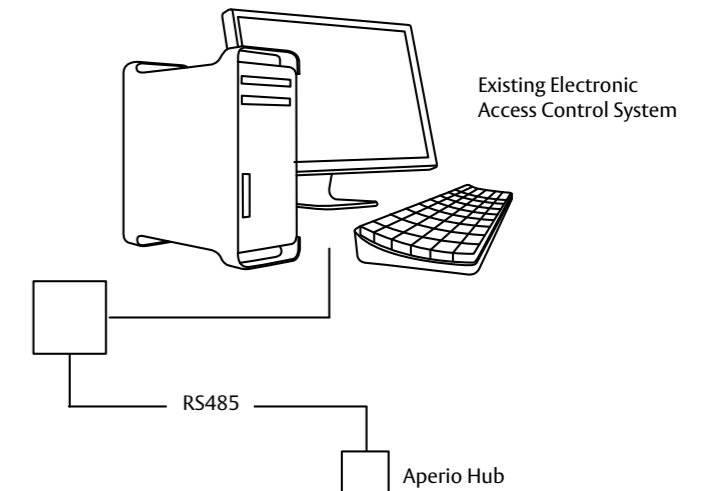

# Aperio<sup>™</sup> Technology – Wireless Locking Evolution for Online Access Control

Aperio Hub

Aperio 570 Series Cylinder

Aperio wireless access control door

- Upgrade mechanical locks to online access control by simply replacing the cylinder
- Extends existing access control system
- Cost efficient
- Fast & easy installation
- Real time authentication
- Use existing access cards

ASSA ABLOY's state of the art Hi-O technology connects electronic door components together over a CAN (controller area network) data network. Intelligence is built into each device instead of a central logic unit. This allows plug and play capability and enhanced security.

**Smart:** Devices provide diagnostic information including high-low voltage, sabotage detection and cycle counters. Remote monitoring will provide both predictive and reactive maintenance.  
**Simple:** Plug and play system. Every device is connected with a four wire cable, and standard connectors, enabling fast and accurate installation.  
**Secure:** Encrypted communication, automatic monitoring and self diagnosis.