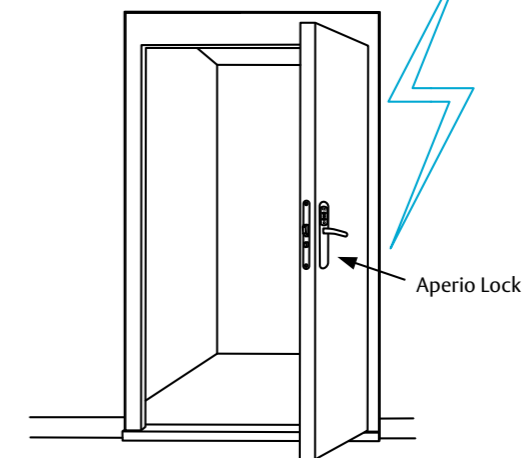

# Aperio<sup>™</sup> Technology – Wireless Locking Evolution for Online Access Control

Aperio Hub

Aperio 570 Series Cylinder

Aperio wireless access control door

- Upgrade mechanical locks to online access control by simply replacing the cylinder
- Extends existing access control system
- Cost efficient
- Fast & easy installation
- Real time authentication
- Use existing access cards

ASSA ABLOY's state of the art Hi-O technology connects electronic door components together over a CAN (controller area network) data network. Intelligence is built into each device instead of a central logic unit. This allows plug and play capability and enhanced security.