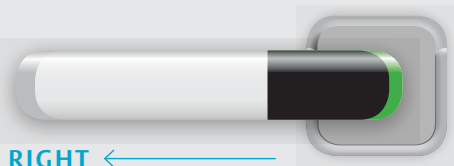

« Right Hand Version

Australian Version

« Door opening directions » and handle positioning

Left Hand Version »

Australian Version

© Images: All rights reserved by ASSA ABLOY.
We reserve the right to make technical modifications.
Version: FLYER Aperio H100 Left Right handle 12_2018 ENG AU