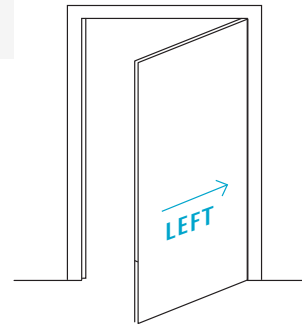

« Right Hand Version

Australian Version

« Door opening directions » and handle positioning

Left Hand Version »

Australian Version

© Images: All rights reserved by ASSA ABLOY.
We reserve the right to make technical modifications.
Version: FLYER Aperio H100 Left Right handle 12_2018 ENG AU