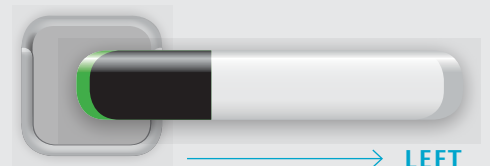

« Right Hand Version

Australian Version

« Door opening directions » and handle positioning

Left Hand Version »

Australian Version

© Images: All rights reserved by ASSA ABLOY.
We reserve the right to make technical modifications.
Version: FLYER Aperio H100 Left Right handle 12_2018 ENG AU