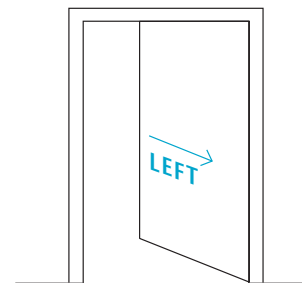

« Right Hand Version

Australian Version

« Door opening directions » and handle positioning

Left Hand Version »

Australian Version

© Images: All rights reserved by ASSA ABLOY.
We reserve the right to make technical modifications.
Version: FLYER Aperio H100 Left Right handle 12_2018 ENG AU