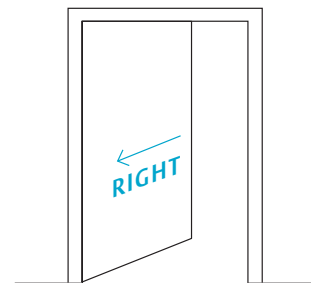

« Right Hand Version

Australian Version

« Door opening directions » and handle positioning

Left Hand Version »

Australian Version

© Images: All rights reserved by ASSA ABLOY.
We reserve the right to make technical modifications.
Version: FLYER Aperio H100 Left Right handle 12_2018 ENG AU