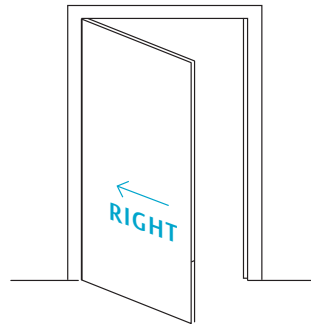

« Right Hand Version

Australian Version

« Door opening directions » and handle positioning

Left Hand Version »

Australian Version

© Images: All rights reserved by ASSA ABLOY.
We reserve the right to make technical modifications.
Version: FLYER Aperio H100 Left Right handle 12_2018 ENG AU